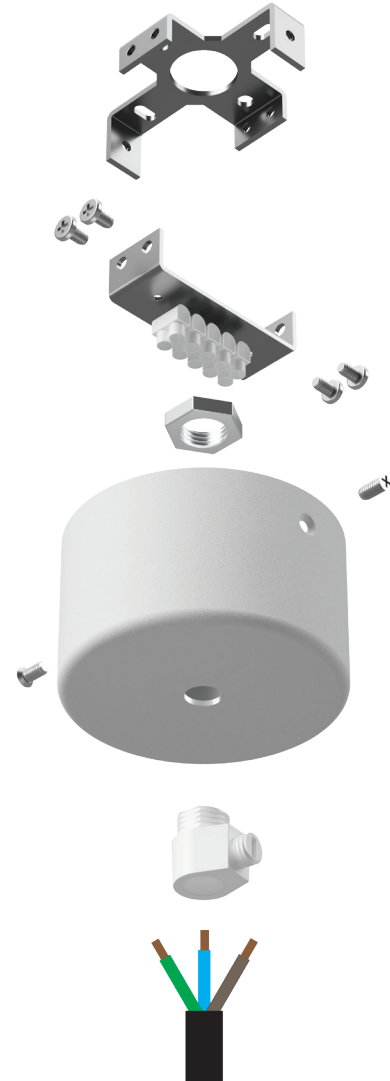

#### FEATURES

- Designed with the installer in mind for a fast & cost effective install.
- Heavy gauge materials ensuring durability & strength.
- Designed & manufactured locally.
- Provision for up to a 7 pole terminal block.
- Removable terminal block bracket for easy routing of supply cable.
- 20mm dia cable entry.

#### POWER CABLES

- Supplied with power cable lengths to suit.
- Power cable colours are black, white, gray & clear.
- 3 core power cables for non dimming.
- 5 core power cables for dimming (DALI, DSI or Switch dim) or emergency.
- 7 core power cables for dimming & emergency.

#### DIMENSIONS

- Dimensions installed on ceiling 75mm dia x 45mm deep.

**5**  
YEAR