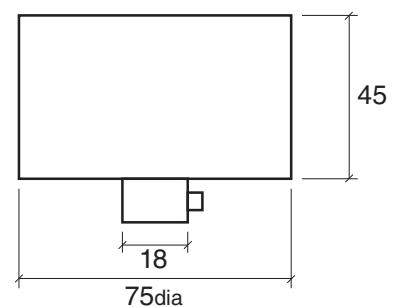

#### DIMENSIONS

- Dimensions installed on ceiling 75mm dia x 45mm deep.

**5**  
YEAR